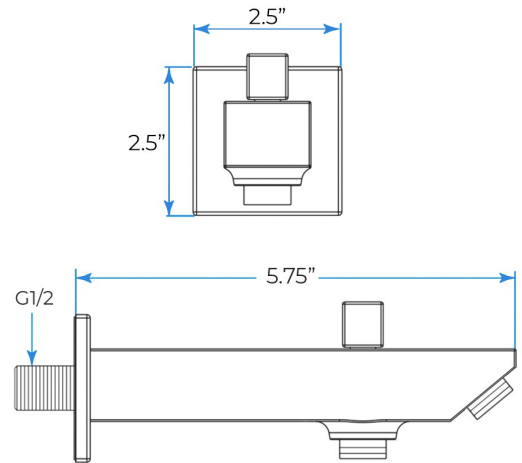

LED PHONE CONTROLLED THERMOSTATIC RECESSED CEILING BRUSHED GOLD MOUNT RAINFALL WATER COLUMN MIST SHOWER SYSTEM WITH ROUND HAND SHOWER AND 6 JETTED BODY SPRAYS SPECIFICATIONS

- Shower Panel /Hose Material: 304 Stainless Steel
- Shower Head Size: 900*300 mm
- Showerheads Install: Embedded Ceiling Mounted
- Concealed Mixer Install: Wall-Mounted
- LED Shower Head Functions: Rainfall, Waterfall, Mist, Water Column
- Water Pressure: 0.3 MPA
- Water Flow: 16L/min~28L/min
- Shower Accessories Material: Brass
- LED Light: Need to Connect Power
- LED Light Color: 64 Color
- Shower Hose Length: 1.5M
- AC: 100-265V 50/60Hz
- Music: Need Bluetooth

Shower Mixer

Product shown is only for installation display purpose

Hand Shower

Shower Mixer Connections

Spout

Body Jet

FEATURES

- Material: Brass
- Base Plate Height: 5-1/8"
- Base Plate Width: 5-1/8"
- Jet Surface Area: 3-1/8"
- Surface Depth: 1/4"
- Adjustment Angle: 5°
- Male NPT Connection: 1/2"
- Maximum Flow Rate: 2.5 GPM (9.5L/min) max @ 80 psi