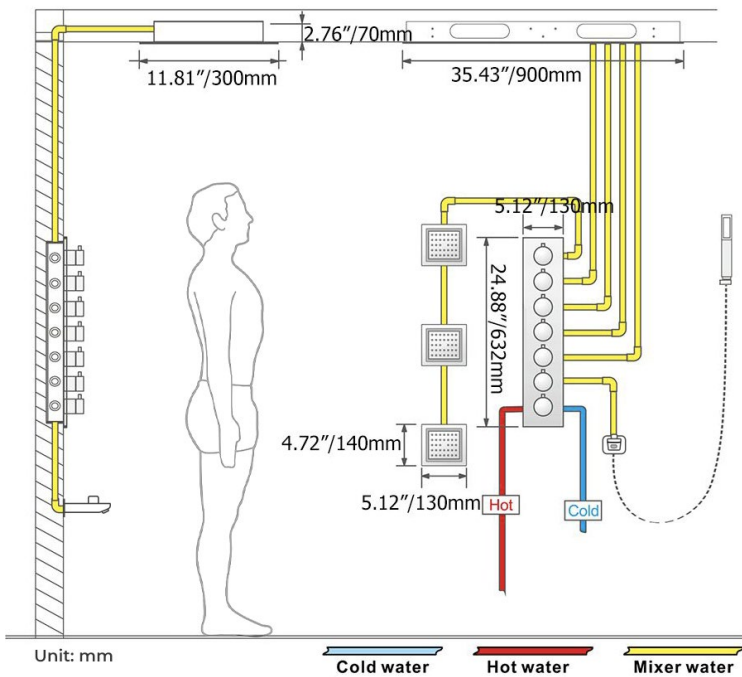

LED PHONE CONTROLLED THERMOSTATIC RECESSED CEILING BRUSHED GOLD MOUNT RAINFALL WATER COLUMN MIST SHOWER SYSTEM WITH ROUND HAND SHOWER AND 6 JETTED BODY SPRAYS SPECIFICATIONS

- Shower Panel /Hose Material: 304 Stainless Steel
- Shower Head Size: 900*300 mm
- Showerheads Install: Embedded Ceiling Mounted
- Concealed Mixer Install: Wall-Mounted
- LED Shower Head Functions: Rainfall, Waterfall, Mist, Water Column
- Water Pressure: 0.3 MPA
- Water Flow: 16L/min~28L/min
- Shower Accessories Material: Brass
- LED Light: Need to Connect Power
- LED Light Color: 64 Color
- Shower Hose Length: 1.5M
- AC: 100-265V 50/60Hz
- Music: Need Bluetooth

Product shown is only for installation display purpose

Kinds of color **64** temperature adjustable

WiFi

Built-in WIFI

Phone control color

Color software App install instruction download name: Smart Life

All dimensions and specifications are nominal and may vary. Use actual products for accuracy in critical situations.

Shower Mixer

Product shown is only for installation display purpose

Hand Shower

Shower Mixer Connections

Spout

Body Jet

FEATURES

- Material: Brass
- Base Plate Height: 5-1/8"
- Base Plate Width: 5-1/8"
- Jet Surface Area: 3-1/8"
- Surface Depth: 1/4"
- Adjustment Angle: 5°
- Male NPT Connection: 1/2"
- Maximum Flow Rate: 2.5 GPM (9.5L/min) max @ 80 psi