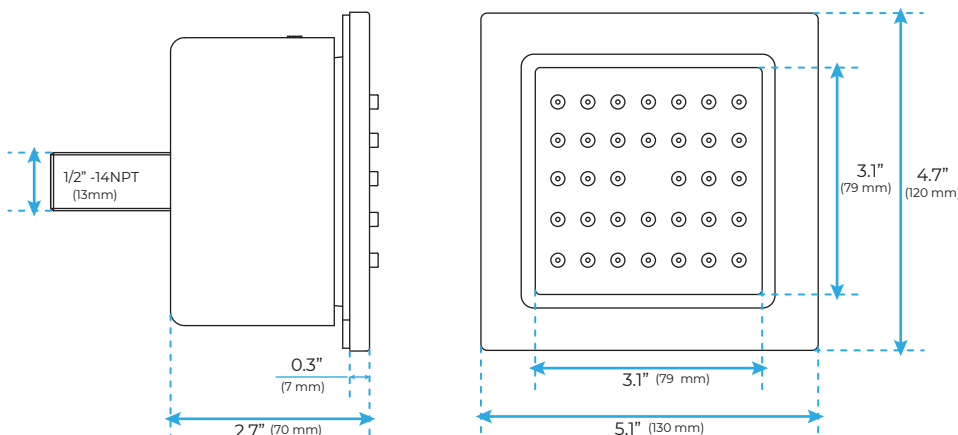

LED PHONE CONTROLLED THERMOSTATIC RECESSED CEILING BRUSHED GOLD MOUNT RAINFALL WATER COLUMN MIST SHOWER SYSTEM WITH ROUND HAND SHOWER AND 6 JETTED BODY SPRAYS SPECIFICATIONS

- Shower Panel /Hose Material: 304 Stainless Steel
- Shower Head Size: 900*300 mm
- Showerheads Install: Embedded Ceiling Mounted
- Concealed Mixer Install: Wall-Mounted
- LED Shower Head Functions: Rainfall, Waterfall, Mist, Water Column
- Water Pressure: 0.3 MPA
- Water Flow: 16L/min~28L/min
- Shower Accessories Material: Brass
- LED Light: Need to Connect Power
- LED Light Color: 64 Color
- Shower Hose Length: 1.5M
- AC: 100-265V 50/60Hz
- Music: Need Bluetooth

Product shown is only for installation display purpose

Kinds of color **64** temperature adjustable

WiFi

Built-in WIFI

Phone control color

Color software App install instruction download name: Smart Life

All dimensions and specifications are nominal and may vary. Use actual products for accuracy in critical situations.

Shower Mixer

Product shown is only for installation display purpose

Hand Shower

Shower Mixer Connections

Spout

Body Jet

FEATURES

- Material: Brass
- Base Plate Height: 5-1/8"
- Base Plate Width: 5-1/8"
- Jet Surface Area: 3-1/8"
- Surface Depth: 1/4"
- Adjustment Angle: 5°
- Male NPT Connection: 1/2"
- Maximum Flow Rate: 2.5 GPM (9.5L/min) max @ 80 psi