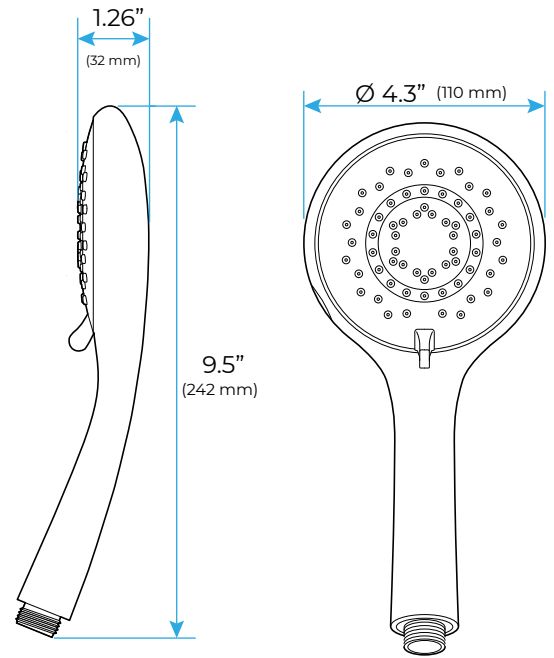

LED PHONE CONTROLLED THERMOSTATIC RECESSED CEILING BRUSHED GOLD MOUNT RAINFALL WATER COLUMN MIST SHOWER SYSTEM WITH ROUND HAND SHOWER AND 6 JETTED BODY SPRAYS SPECIFICATIONS

- Shower Panel /Hose Material: 304 Stainless Steel
- Shower Head Size: 900*300 mm
- Showerheads Install: Embedded Ceiling Mounted
- Concealed Mixer Install: Wall-Mounted
- LED Shower Head Functions: Rainfall, Waterfall, Mist, Water Column
- Water Pressure: 0.3 MPA
- Water Flow: 16L/min~28L/min
- Shower Accessories Material: Brass
- LED Light: Need to Connect Power
- LED Light Color: 64 Color
- Shower Hose Length: 1.5M
- AC: 100-265V 50/60Hz
- Music: Need Bluetooth

Product shown is only for installation display purpose

Kinds of color **64** temperature adjustable

WiFi

Built-in WIFI

Phone control color

Color software App install instruction download name: Smart Life

All dimensions and specifications are nominal and may vary. Use actual products for accuracy in critical situations.

Shower Mixer

Product shown is only for installation display purpose

Hand Shower

Shower Mixer Connections

Spout

Body Jet

FEATURES

- Material: Brass
- Base Plate Height: 5-1/8"
- Base Plate Width: 5-1/8"
- Jet Surface Area: 3-1/8"
- Surface Depth: 1/4"
- Adjustment Angle: 5°
- Male NPT Connection: 1/2"
- Maximum Flow Rate: 2.5 GPM (9.5L/min) max @ 80 psi