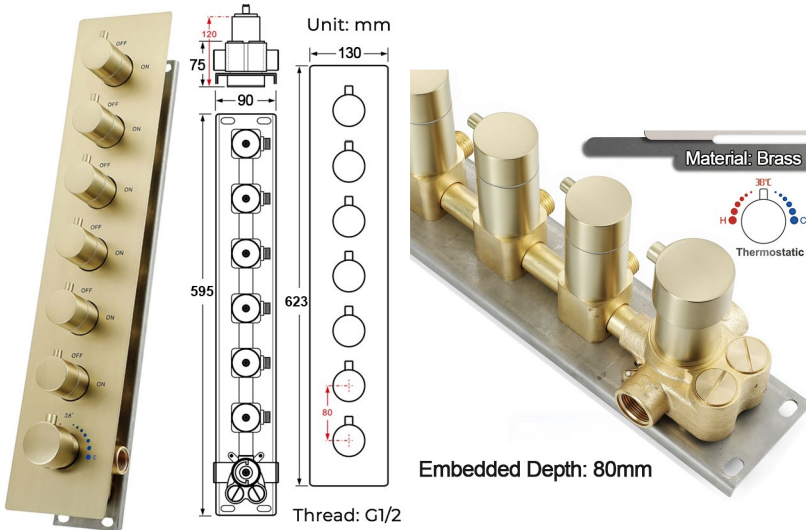

LED PHONE CONTROLLED THERMOSTATIC RECESSED CEILING BRUSHED GOLD MOUNT RAINFALL WATER COLUMN MIST SHOWER SYSTEM WITH ROUND HAND SHOWER AND 6 JETTED BODY SPRAYS SPECIFICATIONS

- Shower Panel /Hose Material: 304 Stainless Steel
- Shower Head Size: 900*300 mm
- Showerheads Install: Embedded Ceiling Mounted
- Concealed Mixer Install: Wall-Mounted
- LED Shower Head Functions: Rainfall, Waterfall, Mist, Water Column
- Water Pressure: 0.3 MPA
- Water Flow: 16L/min~28L/min
- Shower Accessories Material: Brass
- LED Light: Need to Connect Power
- LED Light Color: 64 Color
- Shower Hose Length: 1.5M
- AC: 100-265V 50/60Hz
- Music: Need Bluetooth

Product shown is only for installation display purpose

Kinds of color **64** temperature adjustable

WiFi

Built-in WIFI

Phone control color

Color software App install instruction download name: Smart Life

All dimensions and specifications are nominal and may vary. Use actual products for accuracy in critical situations.

Shower Mixer

Product shown is only for installation display purpose

Hand Shower

Shower Mixer Connections

Spout

Body Jet

FEATURES

- Material: Brass
- Base Plate Height: 5-1/8"
- Base Plate Width: 5-1/8"
- Jet Surface Area: 3-1/8"
- Surface Depth: 1/4"
- Adjustment Angle: 5°
- Male NPT Connection: 1/2"
- Maximum Flow Rate: 2.5 GPM (9.5L/min) max @ 80 psi