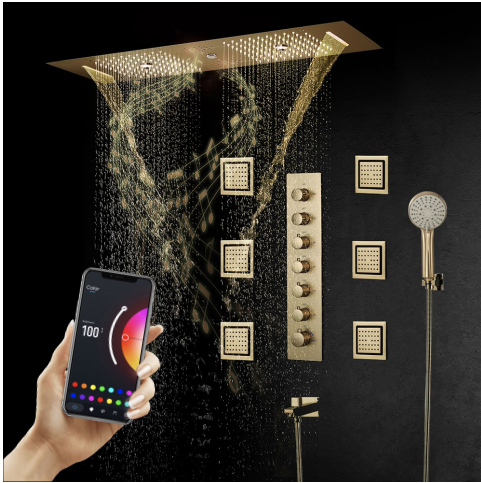

LED PHONE CONTROLLED THERMOSTATIC RECESSED CEILING BRUSHED GOLD MOUNT RAINFALL WATER COLUMN MIST SHOWER SYSTEM WITH ROUND HAND SHOWER AND 6 JETTED BODY SPRAYS SPECIFICATIONS

- Shower Panel /Hose Material: 304 Stainless Steel
- Shower Head Size: 900*300 mm
- Showerheads Install: Embedded Ceiling Mounted
- Concealed Mixer Install: Wall-Mounted
- LED Shower Head Functions: Rainfall, Waterfall, Mist, Water Column
- Water Pressure: 0.3 MPA
- Water Flow: 16L/min~28L/min
- Shower Accessories Material: Brass
- LED Light: Need to Connect Power
- LED Light Color: 64 Color
- Shower Hose Length: 1.5M
- AC: 100-265V 50/60Hz
- Music: Need Bluetooth

Product shown is only for installation display purpose

Kinds of color **64** temperature adjustable

WiFi

Built-in WIFI

Phone control color

Color software App install instruction download name: Smart Life

All dimensions and specifications are nominal and may vary. Use actual products for accuracy in critical situations.

Shower Mixer

Product shown is only for installation display purpose

Hand Shower

Shower Mixer Connections

Spout

Body Jet

FEATURES

- Material: Brass
- Base Plate Height: 5-1/8"
- Base Plate Width: 5-1/8"
- Jet Surface Area: 3-1/8"
- Surface Depth: 1/4"
- Adjustment Angle: 5°
- Male NPT Connection: 1/2"
- Maximum Flow Rate: 2.5 GPM (9.5L/min) max @ 80 psi