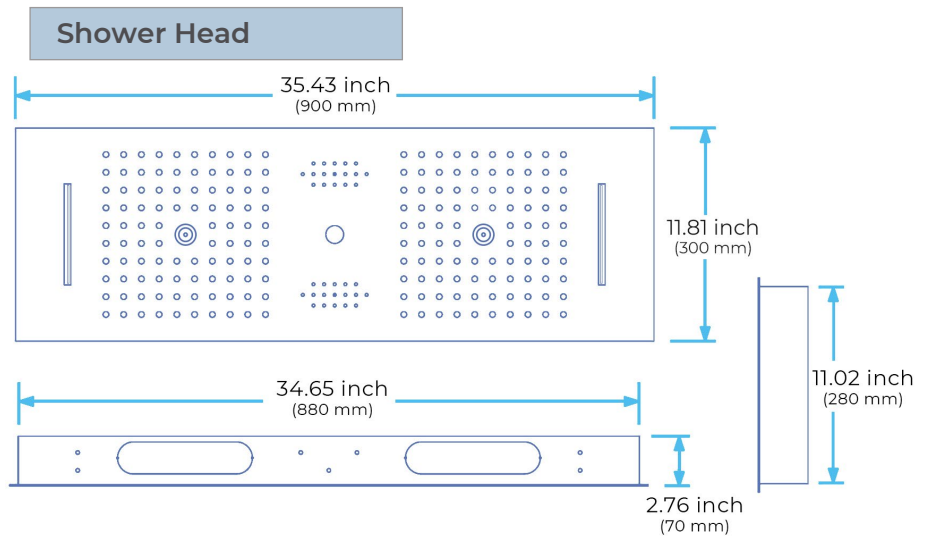

LED PHONE CONTROLLED THERMOSTATIC RECESSED CEILING BRUSHED GOLD MOUNT RAINFALL WATER COLUMN MIST SHOWER SYSTEM WITH ROUND HAND SHOWER AND 6 JETTED BODY SPRAYS SPECIFICATIONS

- Shower Panel /Hose Material: 304 Stainless Steel
- Shower Head Size: 900*300 mm
- Showerheads Install: Embedded Ceiling Mounted
- Concealed Mixer Install: Wall-Mounted
- LED Shower Head Functions: Rainfall, Waterfall, Mist, Water Column
- Water Pressure: 0.3 MPA
- Water Flow: 16L/min~28L/min
- Shower Accessories Material: Brass
- LED Light: Need to Connect Power
- LED Light Color: 64 Color
- Shower Hose Length: 1.5M
- AC: 100-265V 50/60Hz
- Music: Need Bluetooth

Product shown is only for installation display purpose

Kinds of color **64** temperature adjustable

WiFi

Built-in WIFI

Phone control color

Color software App install instruction download name: Smart Life

All dimensions and specifications are nominal and may vary. Use actual products for accuracy in critical situations.

Shower Mixer

Product shown is only for installation display purpose

Hand Shower

Shower Mixer Connections

Spout

Body Jet

FEATURES

- Material: Brass
- Base Plate Height: 5-1/8"
- Base Plate Width: 5-1/8"
- Jet Surface Area: 3-1/8"
- Surface Depth: 1/4"
- Adjustment Angle: 5°
- Male NPT Connection: 1/2"
- Maximum Flow Rate: 2.5 GPM (9.5L/min) max @ 80 psi