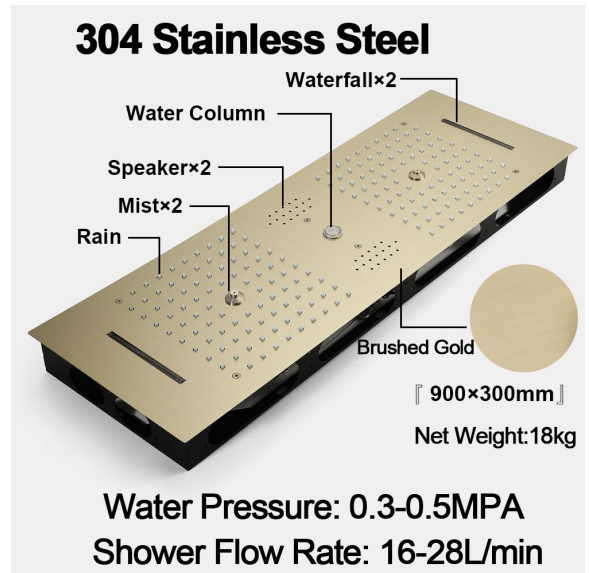

LED PHONE CONTROLLED THERMOSTATIC RECESSED CEILING BRUSHED GOLD MOUNT RAINFALL WATER COLUMN MIST SHOWER SYSTEM WITH ROUND HAND SHOWER AND 6 JETTED BODY SPRAYS SPECIFICATIONS

- Shower Panel /Hose Material: 304 Stainless Steel
- Shower Head Size: 900*300 mm
- Showerheads Install: Embedded Ceiling Mounted
- Concealed Mixer Install: Wall-Mounted
- LED Shower Head Functions: Rainfall, Waterfall, Mist, Water Column
- Water Pressure: 0.3 MPA
- Water Flow: 16L/min~28L/min
- Shower Accessories Material: Brass
- LED Light: Need to Connect Power
- LED Light Color: 64 Color
- Shower Hose Length: 1.5M
- AC: 100-265V 50/60Hz
- Music: Need Bluetooth

Product shown is only for installation display purpose

Kinds of color **64** temperature adjustable

WiFi

Built-in WIFI

Phone control color

Color software App install instruction download name: Smart Life

All dimensions and specifications are nominal and may vary. Use actual products for accuracy in critical situations.

Shower Mixer

Product shown is only for installation display purpose

Hand Shower

Shower Mixer Connections

Spout

Body Jet

FEATURES

- Material: Brass
- Base Plate Height: 5-1/8"
- Base Plate Width: 5-1/8"
- Jet Surface Area: 3-1/8"
- Surface Depth: 1/4"
- Adjustment Angle: 5°
- Male NPT Connection: 1/2"
- Maximum Flow Rate: 2.5 GPM (9.5L/min) max @ 80 psi